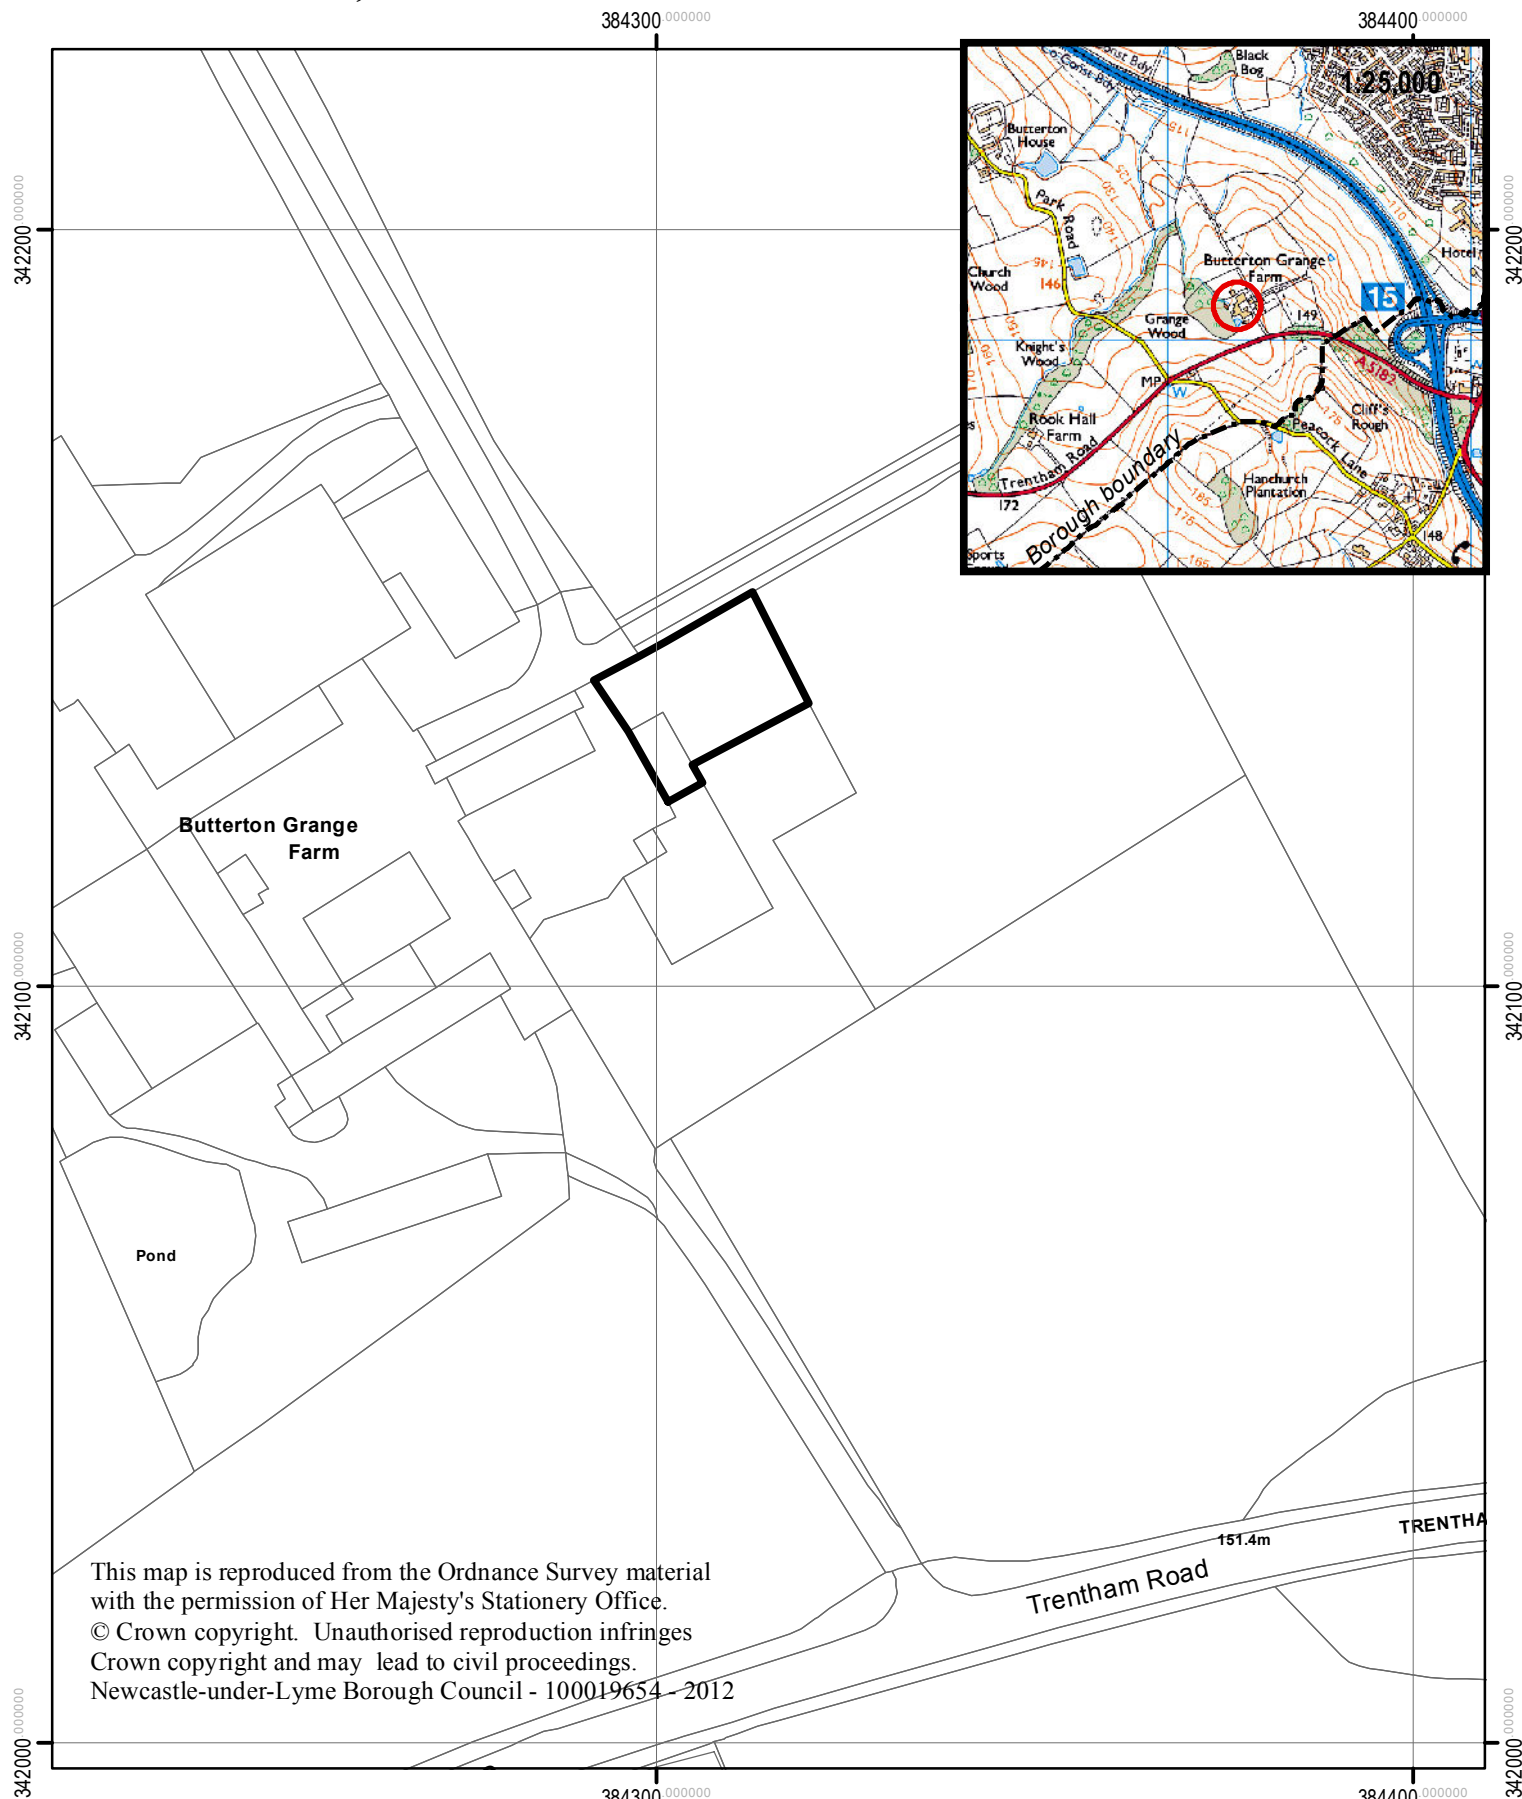

13/00277/LBC  
Fields View, Butterton Grange  
Trentham Road, Butterton

NEWCASTLE-UNDER-LYME  
BOROUGH COUNCIL

This map is reproduced from the Ordnance Survey material with the permission of Her Majesty's Stationery Office.  
© Crown copyright. Unauthorised reproduction infringes Crown copyright and may lead to civil proceedings.  
Newcastle-under-Lyme Borough Council - 100019654 - 2012